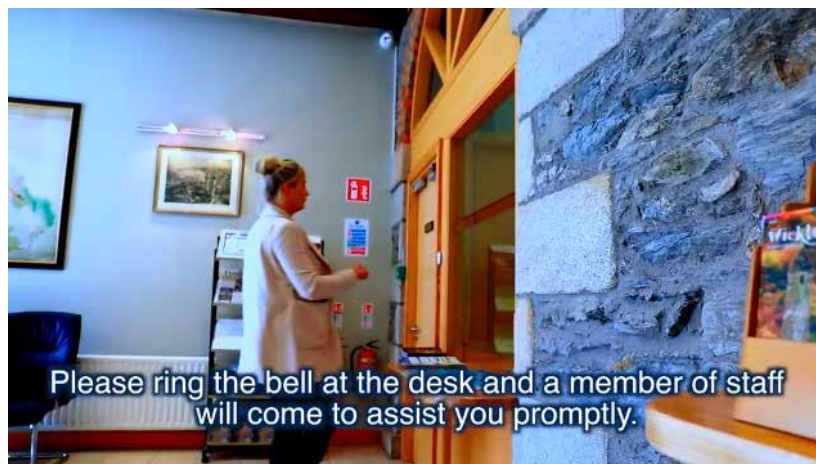

Access to Wicklow Municipal District Offices

Wicklow Municipal District is situated at the top of Wicklow Town's Market Square.

Wicklow Municipal District Offices on Market Square

There are disabled parking bays in the nearby Gaol car park further up the hill.

There is only one entrance to Wicklow Town Hall. You will find the information desk straight in front of you. Please ring the bell at the desk and a member of staff will come to assist you promptly.

Information desk